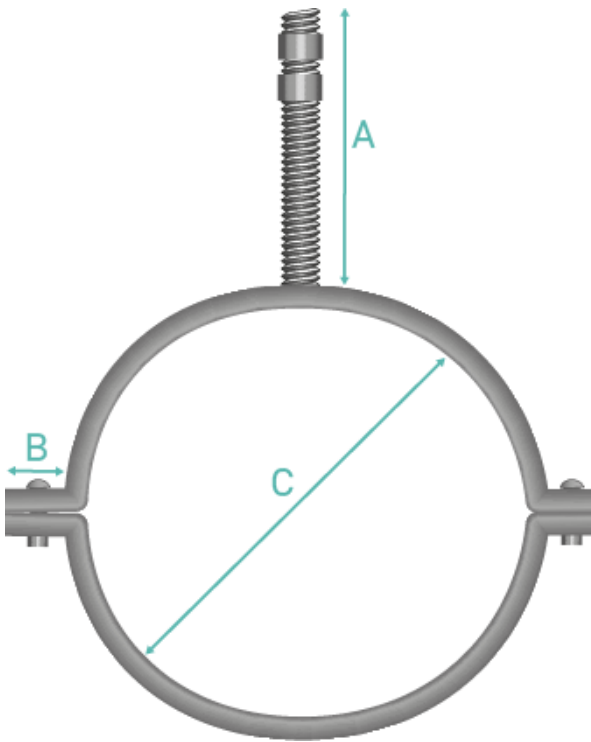

Bespoke Part Template

Type X Pipe Clip

Quotation will be provided within 2 working days.
Bespoke parts are subject to minimum order value.

Type X Pipe Clips fix downpipes to walls. The threaded rod means the distance from the wall is adjustable. They can also be used to suspend pipes from ceilings.

A _____ mm

B _____ mm

C _____ mm

FINISH

- Aluminium
- Bright Zinc plated
- Galvanised
- Electrophoretic coated
- Nylon coated
- Powder coated

ADDITIONAL NOTES

QUANTITY _____

SIGNATURE _____